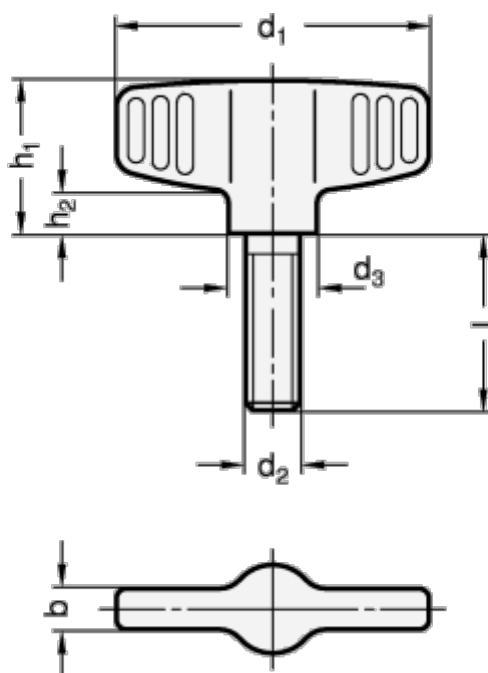

Article number: 201385130

Description: E+G Wing screw GN 835-58-M10-20-MT  
Rustfast

## Measures

$b = 7$   
 $d_1 = 58$   
 $d_2 = M10$   
 $d_3 = 16$   
 $h_1 = 27$   
 $h_2 = 7.0$   
 $l = 20$